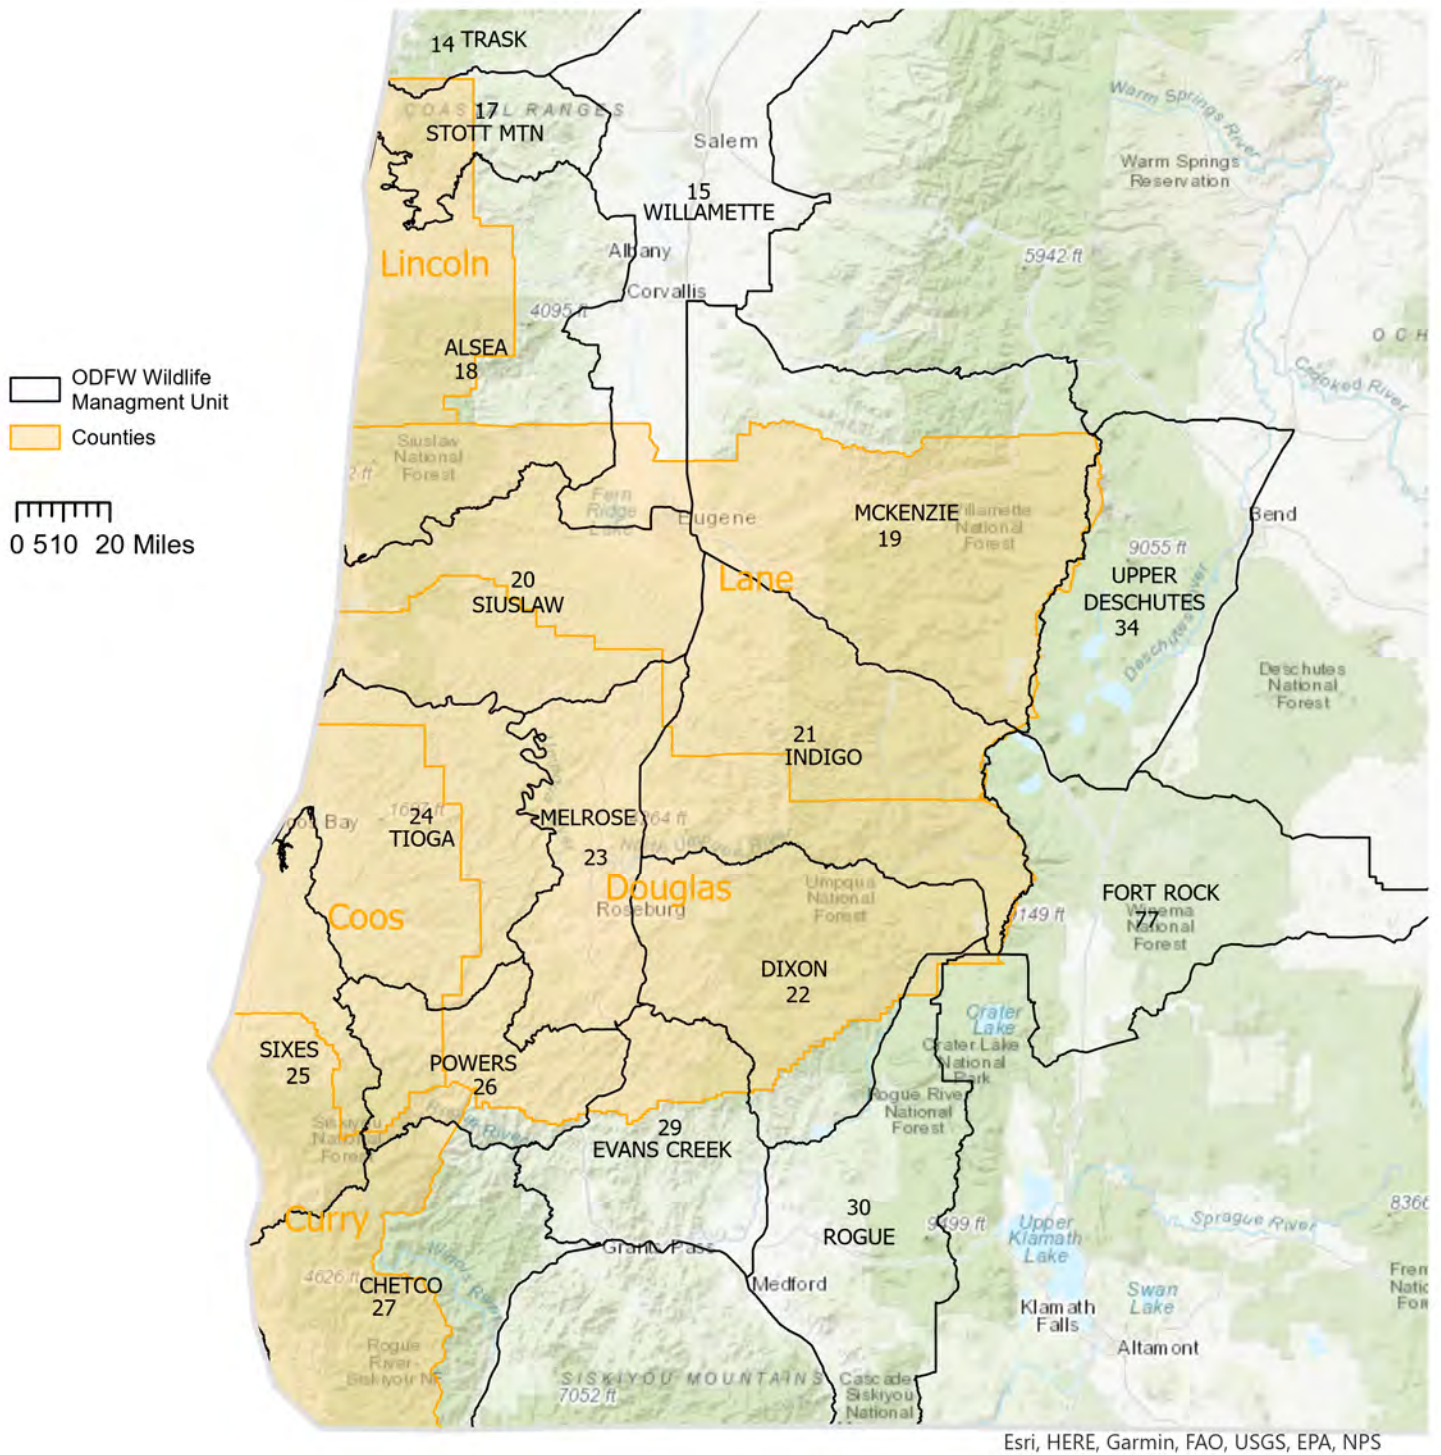

Oregon Wildlife Management Units & County Boundaries

Developed for the Harvest Program

The Confederated Tribes of Coos,
Lower Umpqua & Siuslaw Indians
Sabrina McNeely, 2025

For informational use only. Accuracy not guaranteed.