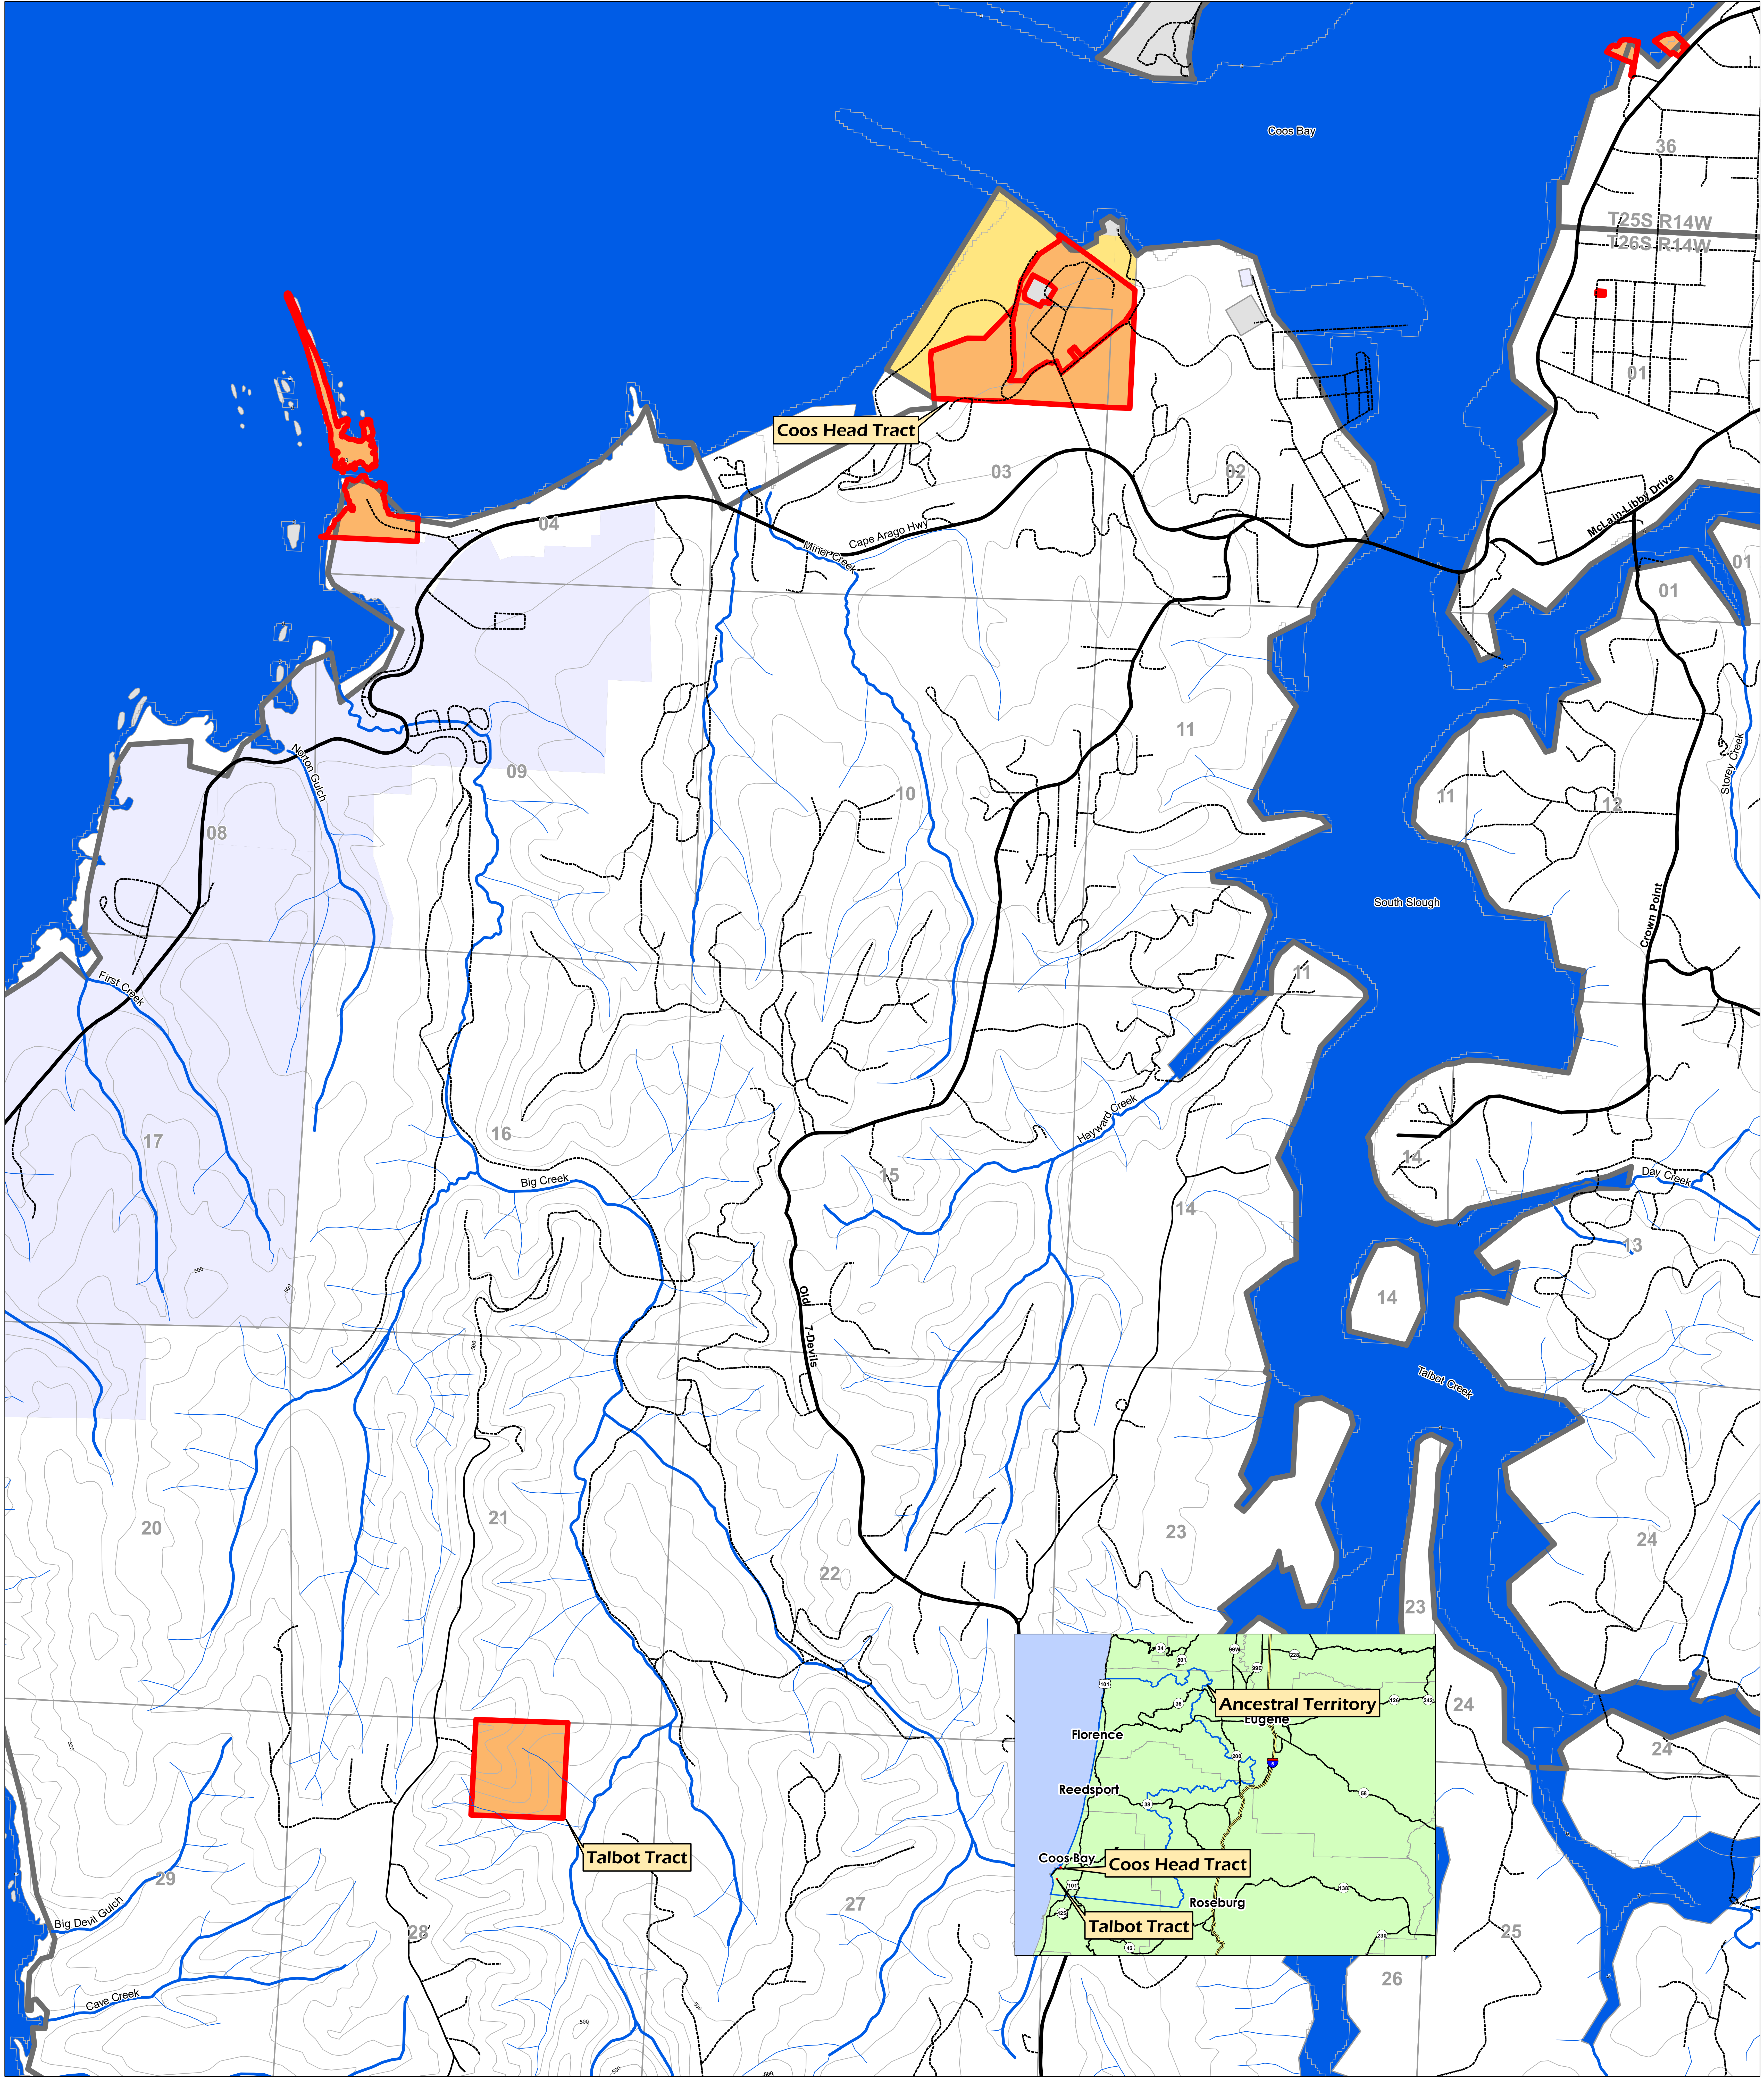

CTCLUSI Tribal Forest - Coos Head and Talbot Tracts

No warranty is made by the Confederated Tribes as to the accuracy, reliability or completeness of the data depicted on this map. For internal use only.

Updated 4/24/2019

| | | | |
|----------------------|---------------------|---------------|-----------------|
| Paved Road | Perennial Stream | Tribal | State of Oregon |
| Rock Road | Intermittent Stream | BLM | Private/Other |
| Natural/Unknown Road | Ephemeral Stream | Other Federal | Water |